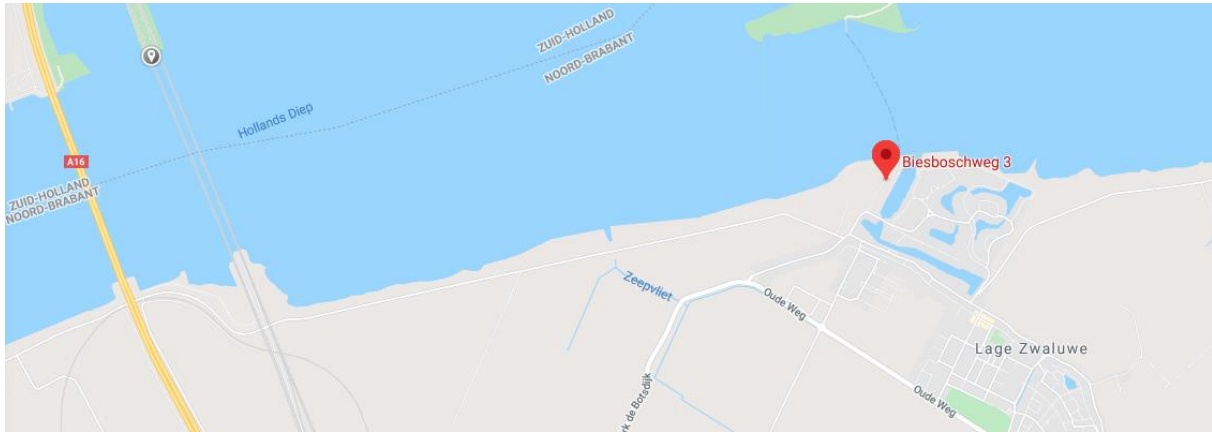

# Directions to FMTC Lage Zwaluwe

Biesboschweg 3  
4926 SJ Lage Zwaluwe  
The Netherlands

## Travelling from Utrecht (A27 – A59 - A16)

1. Follow the A27 until junction Hooipolder.
2. Follow the A59 until junction Zonzeel, continue A16 Rotterdam / Dordrecht.
3. Take exit 18 Zevenbergschen-Hoek.
- 4.. Take the first exit at the roundabout, turn left into the first road and continue to follow the road.
5. Turn right at the end of the road and continue the road.
6. Turn left into the Flierstraat. Continue to follow the road into the Biesboschweg.
8. FMTC is located at your right hand.

## Travelling from Amsterdam (A4 – A13 – A20 – A16)

1. Follow the A4 until junction Ypenburg and continue the A13.
2. Follow the A13 until junction Kleinpolderplein and continue the A20.
3. Follow the A20 until junction Terbregseplein and continue the A16.
4. Follow the sings A17/A59 Roosendaal/Bergen op Zoom and take exit 27 Moerdijk
5. Take the first exit at the roundabout. Continue to follow the road.
6. Go straight on the second roundabout and continue to follow the road.
7. Turn left into the Flierstraat. Continue to follow the road into the Biesboschweg.
8. FMTC is located at your right hand.

**Travelling from Breda (A16)**

1. Follow the A16 and take exit 18 Zevenbergschen-Hoek.
2. Take the first exit at the roundabout, turn left into the first road and continue to follow the road.
3. Turn right at the end of the road and continue the road.
4. Turn left into the Flierstraat. Continue to follow the road into the Biesboschweg.
5. FMTC is located at your right hand.