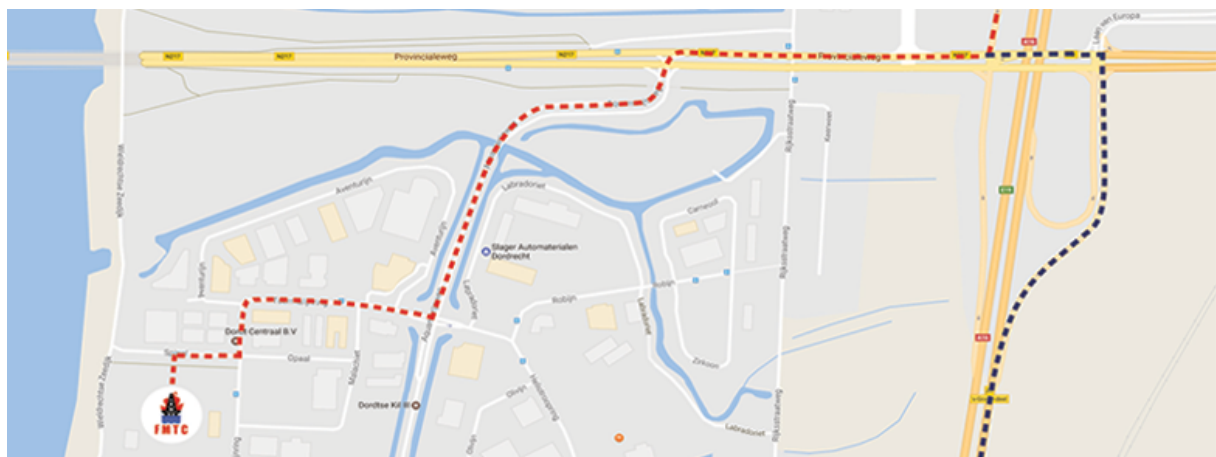

Directions to FMTC Dordrecht

With regards to the Corona virus (Covid-19) we have taken some measures which result in an other visiting address, see below our new visiting address and the taken measures in regards the logistics.

Toermalijnring 1808
3316 LC Dordrecht
The Netherlands

- Our visiting address has changed to Toermalijnring 1808 in Dordrecht. You can easily park next to this building at the Makro and walk to Toermalijnring 1808.
- Here you enter through the large door and you are registered. Here you will also receive instructions and you can use the walking route to the classroom at the training center.

Travelling from Utrecht (A27 – A15 – A16)

1. Follow the A27 until junction Gorinchem.
2. Follow the A15 and take the exit 23 Dordrecht.
3. Follow the Randweg.
4. Continue to follow the road at the traffic lights to Kiltunnel
5. Turn left at traffic lights, before the kiltunnel. Continue to follow the road.
6. Turn right at the first crossing. Continue the way.
7. FMTC is located at your right hand. You can park at the Makro.

Travelling from Breda (A16)

1. Follow the A16 and take exit 20 's-Gravendeel.
2. Turn left at the trafficlights heading 's-Gravendeel.
3. Turn left at traffic lights, before the kiltunnel. Continue to follow the road.
4. Turn right at the first crossing. Continue the way and turn right at the first street.
5. FMTC is located at your right hand.