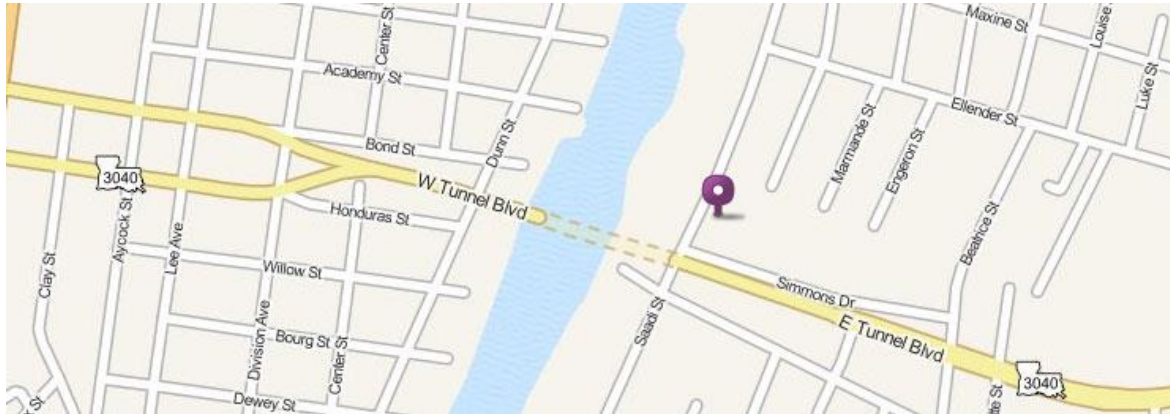

Directions to FMTC Houma by car

103 Simmons Drive
Houma, LA 70363
The United States

Traveling from Baton Rouge

1. Take the I-10 E and follow the signs to New Orleans.
2. Take exit 187 and continue on the US-61 S direction Gramercy.
3. Turn right to the LA-641 S and continue on the LA-3213 S.
4. Turn right on the LA-3127 and eventually turn left to the LA-20 W.
5. Keep following this road, continue the way to Canal Blvd and later on W. Main St.
6. Keep following this road and eventually turn right to Martin Luther King Blvd.
7. Go through the Houma tunnel and continue on E Tunnel Blvd.
8. Turn right on Beatrice St. (not Eugene, it's not there).
9. Go to Acadian Drive and take a right.
10. Go to Saadi Street and take another right (you will go over the tunnel).
11. Go to Simmons Dr. (first right on Saadi). On-Site Training is the white building on the corner.

Traveling from New Orleans

1. Head west on highway US-90 W from New Orleans to Houma.
2. Take exit 210 and turn left onto highway LA-182 W.
3. Go south about 6 miles into city limits.
4. You will come to a signal light by the Sugar Bowl Motel/Hotel.
5. Keep going straight and cross over a small bridge.
6. Turn left onto highway LA-24.
7. Go over the high-rise (you will see a hospital on the right).
8. At the end of the high-rise immediately turn right onto Grand Caillou Rd.
9. From Grand Caillou turn right on Tunnel Blvd. (by Walgreens).
10. Stay in the right lane and turn right on Beatrice St. Do not go into the tunnel!
11. From Beatrice St. immediately go left into Simmons Dr.
12. Your destination is the last white warehouse on Simmons Dr.