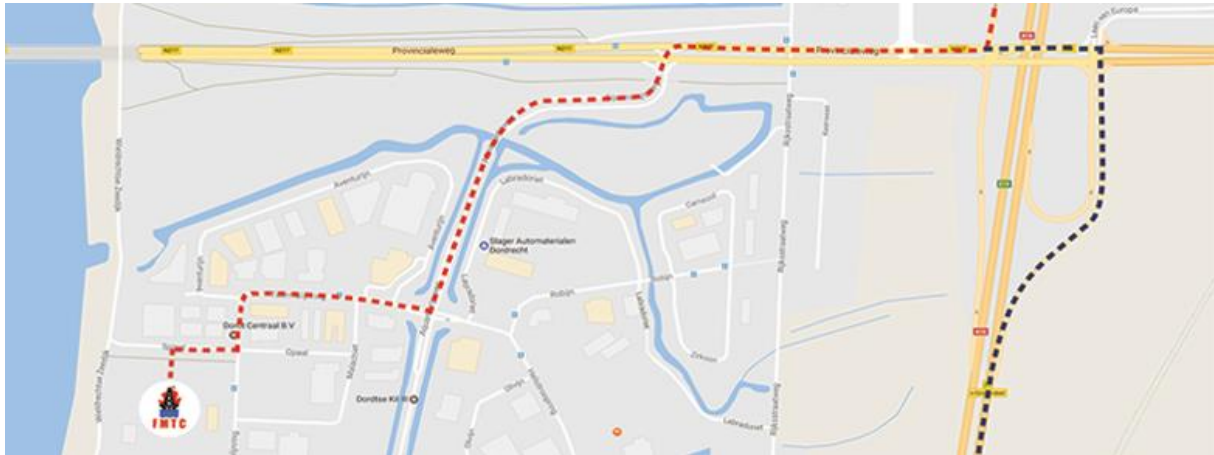

## Directions to FMTC Dordrecht by car

Spinel 100  
3316 LG Dordrecht  
The Netherlands

### Travelling from Utrecht (A27 – A15)

1. Follow the A27 until junction Gorinchem.
2. Follow the A15 and take exit 23 to Dordrecht.
3. Follow the Randweg Dordrecht (N3).
4. Continue to follow the road at the traffic lights in the direction of the Kiltunnel.
5. Turn left at the traffic lights, before the Kiltunnel. Continue to follow the road.
6. Turn right at the first crossing and turn left to stay on this road.
7. Take the first turn to the right. FMTC is located on your left.

### Travelling from Amsterdam (A4 – A13 – A20 – A16)

1. Take the A4 until junction Ypenburg and continue on the A13.
2. Follow the A13 until junction Kleinpolderplein and continue on the A20.
3. Follow the A20 until junction Terbregseplein and continue on the A16.
4. Follow the A16 and take exit 20-'s-Gravendeel.
5. Turn left into the Rijksstraatweg and take a right. Turn left again at the traffic lights, before the Kiltunnel. Continue to follow the road.
6. Turn right at the first crossing and turn left to stay on this road.
7. Take the first turn to the right. FMTC is located on your left.

### Travelling from The Hague (A4 – A15 – A16)

1. Take the A4 until junction Benelux and continue on the A15.
2. Follow the A15 direction Nijmegen and take the exit to continue on the A16.
3. Follow the A16 and take exit 20-'s-Gravendeel.
4. Turn left into the Rijksstraatweg and take a right. Turn left again at the traffic lights, before the Kiltunnel. Continue to follow the road.
5. Turn right at the first crossing and turn left to stay on this road.
6. Take the first turn to the right. FMTC is located on your left.