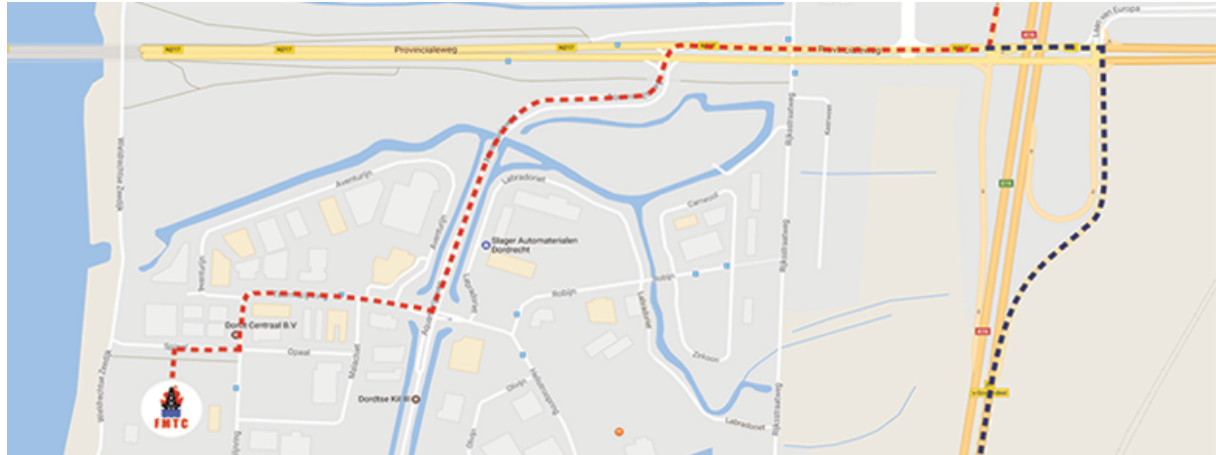

Directions to FMTC Dordrecht

Spinel 100
3316LG Dordrecht
The Netherlands

Travelling from Utrecht (A27 – A15 – A16)

1. Follow the A27 until junction Gorinchem.
2. Follow the A15 and take the exit 23 Dordrecht.
3. Follow the Randweg.
4. Continue to follow the road at the traffic lights to Kiltunnel
5. Turn left at traffic lights, before the kiltunnel. Continue to follow the road.
6. Turn right at the first crossing. Continue the way and turn right at the first street.
7. FMTC is located at your right hand.

Travelling from Amsterdam (A4 – A13 – A20 – A16)

1. Follow the A4 until junction Ypenburg and continue the A13.
2. Follow the A13 until junction Kleinpolderplein and continue the A20.
3. Follow the A20 until junction Terbregseplein and continue the A16.
4. Follow the A16 and take exit 20 's-Gravendeel.
5. Turn left at traffic lights, before the kiltunnel. Continue to follow the road.
6. Turn right at the first crossing. Continue the way and turn right at the first street.
7. FMTC is located at your right hand.

Travelling from Den Hague (A4 – A15 – A16)

1. Follow the A4 until junction Benelux and continue the A15.
2. Follow the A15 heading Nijmegen and take the exit to continue the A16.
3. Follow the A16 and take exit 20 's-Gravendeel.
5. Turn left at traffic lights, before the kiltunnel. Continue to follow the road.
6. Turn right at the first crossing. Continue the way and turn right at the first street.
7. FMTC is located at your right hand.

Travelling from Breda (A16)

1. Follow the A16 and take exit 20 's-Gravendeel.
2. Turn left at the trafficlights heading 's-Gravendeel.
3. Turn left at traffic lights, before the kiltunnel. Continue to follow the road.
4. Turn right at the first crossing. Continue the way and turn right at the first street.
5. FMTC is located at your right hand.